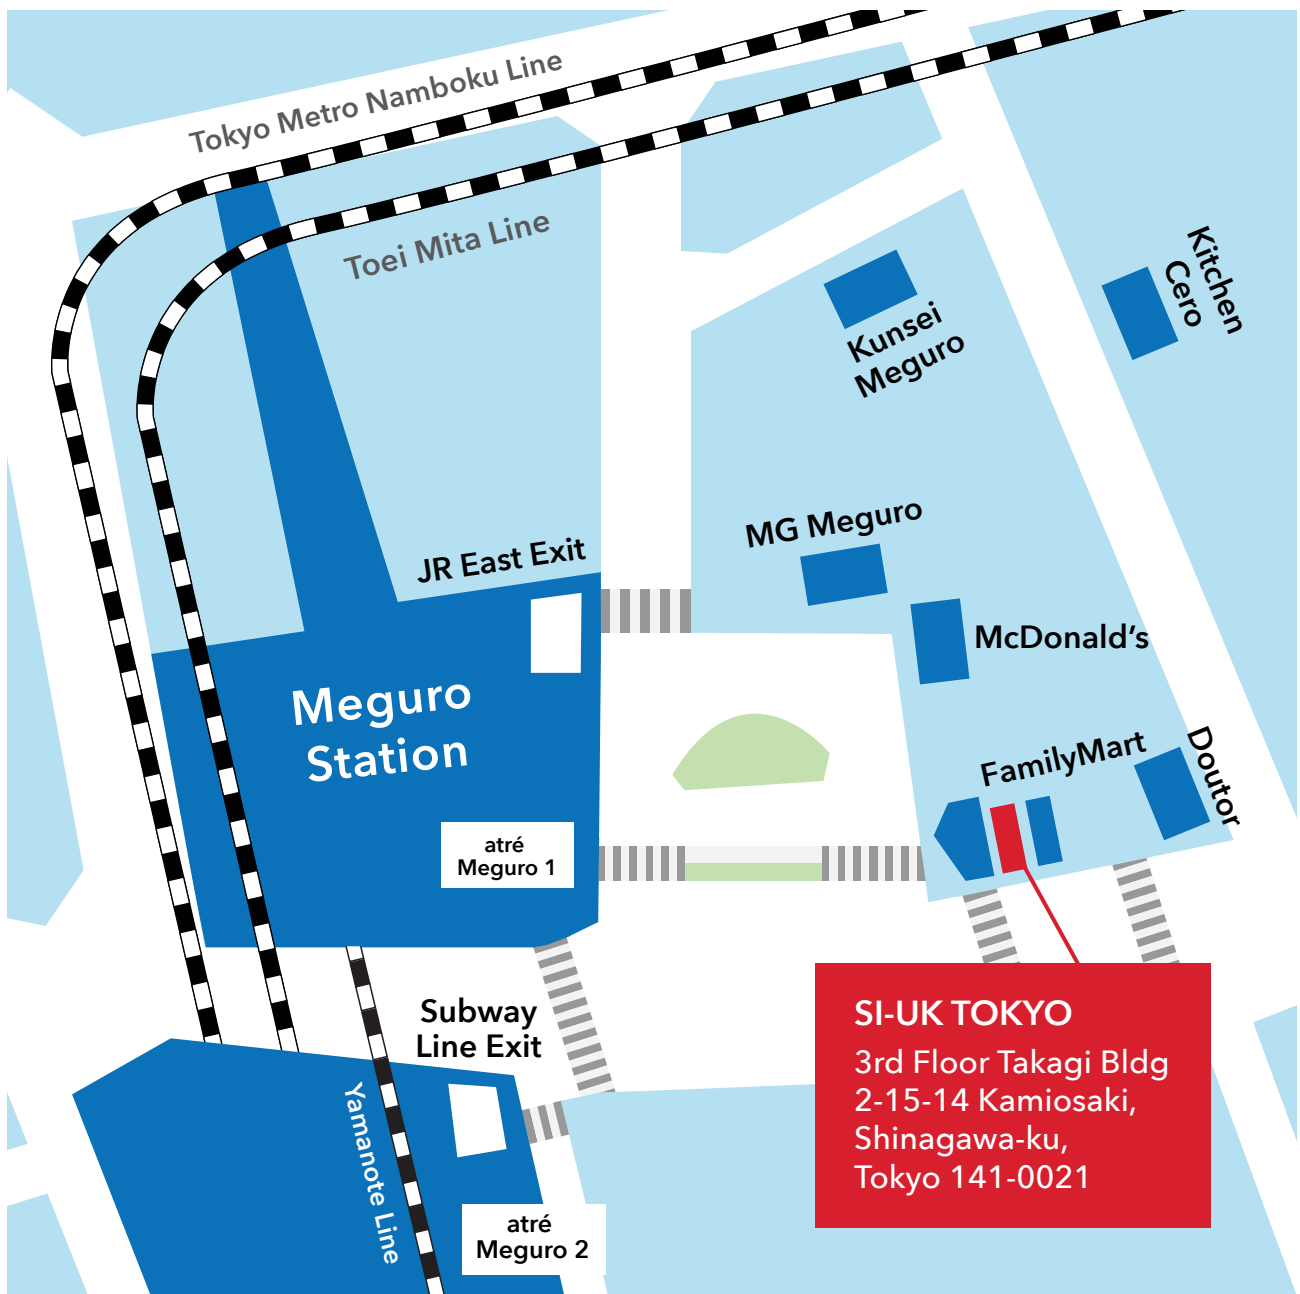

MOVE FORWARD. BE GREAT.

SI-UK TOKYO

3rd Floor Takagi Bldg 2-15-14 Kamiosaki, Shinagawa-ku, Tokyo 141-0021

www.ukeducation.jp

tokyo@ukeducation.jp

+81 (0) 3 5272 9143